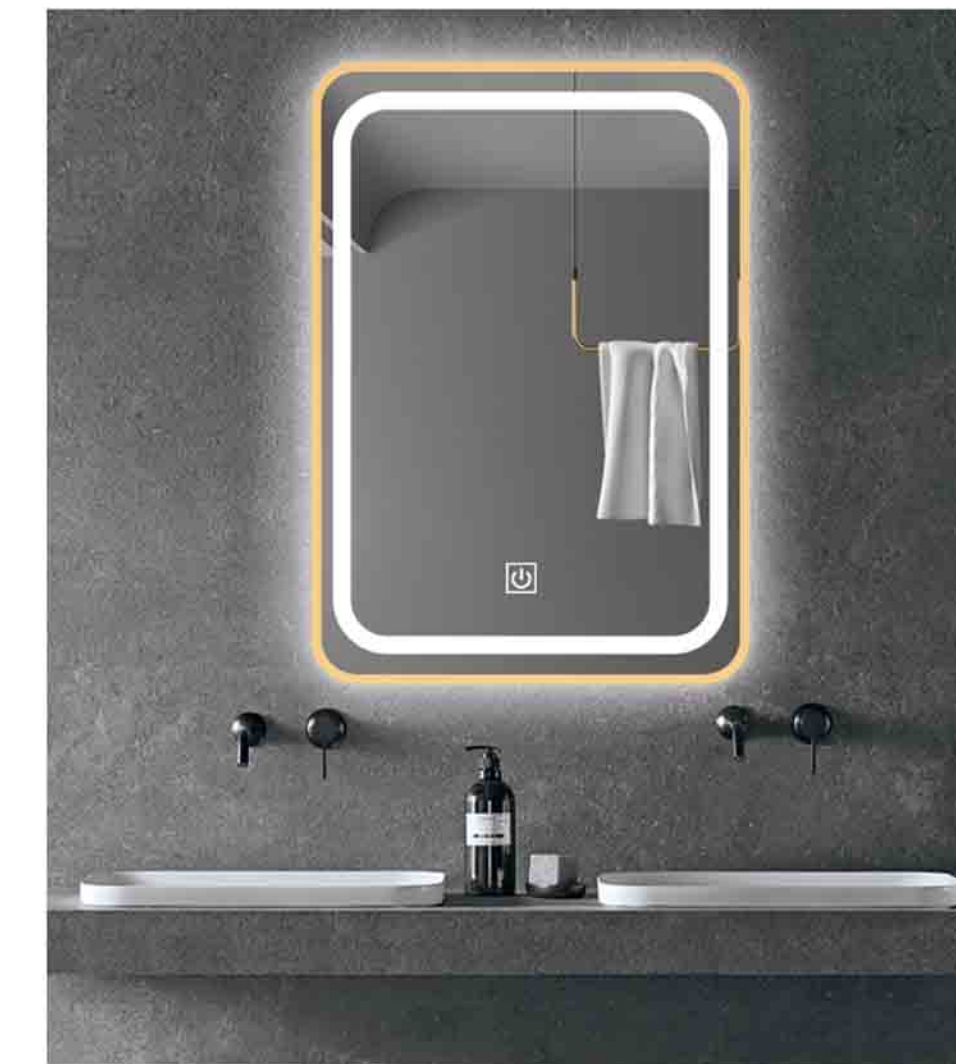

OPTION: [Icons]

GM-0070
SIZE:60×80CM