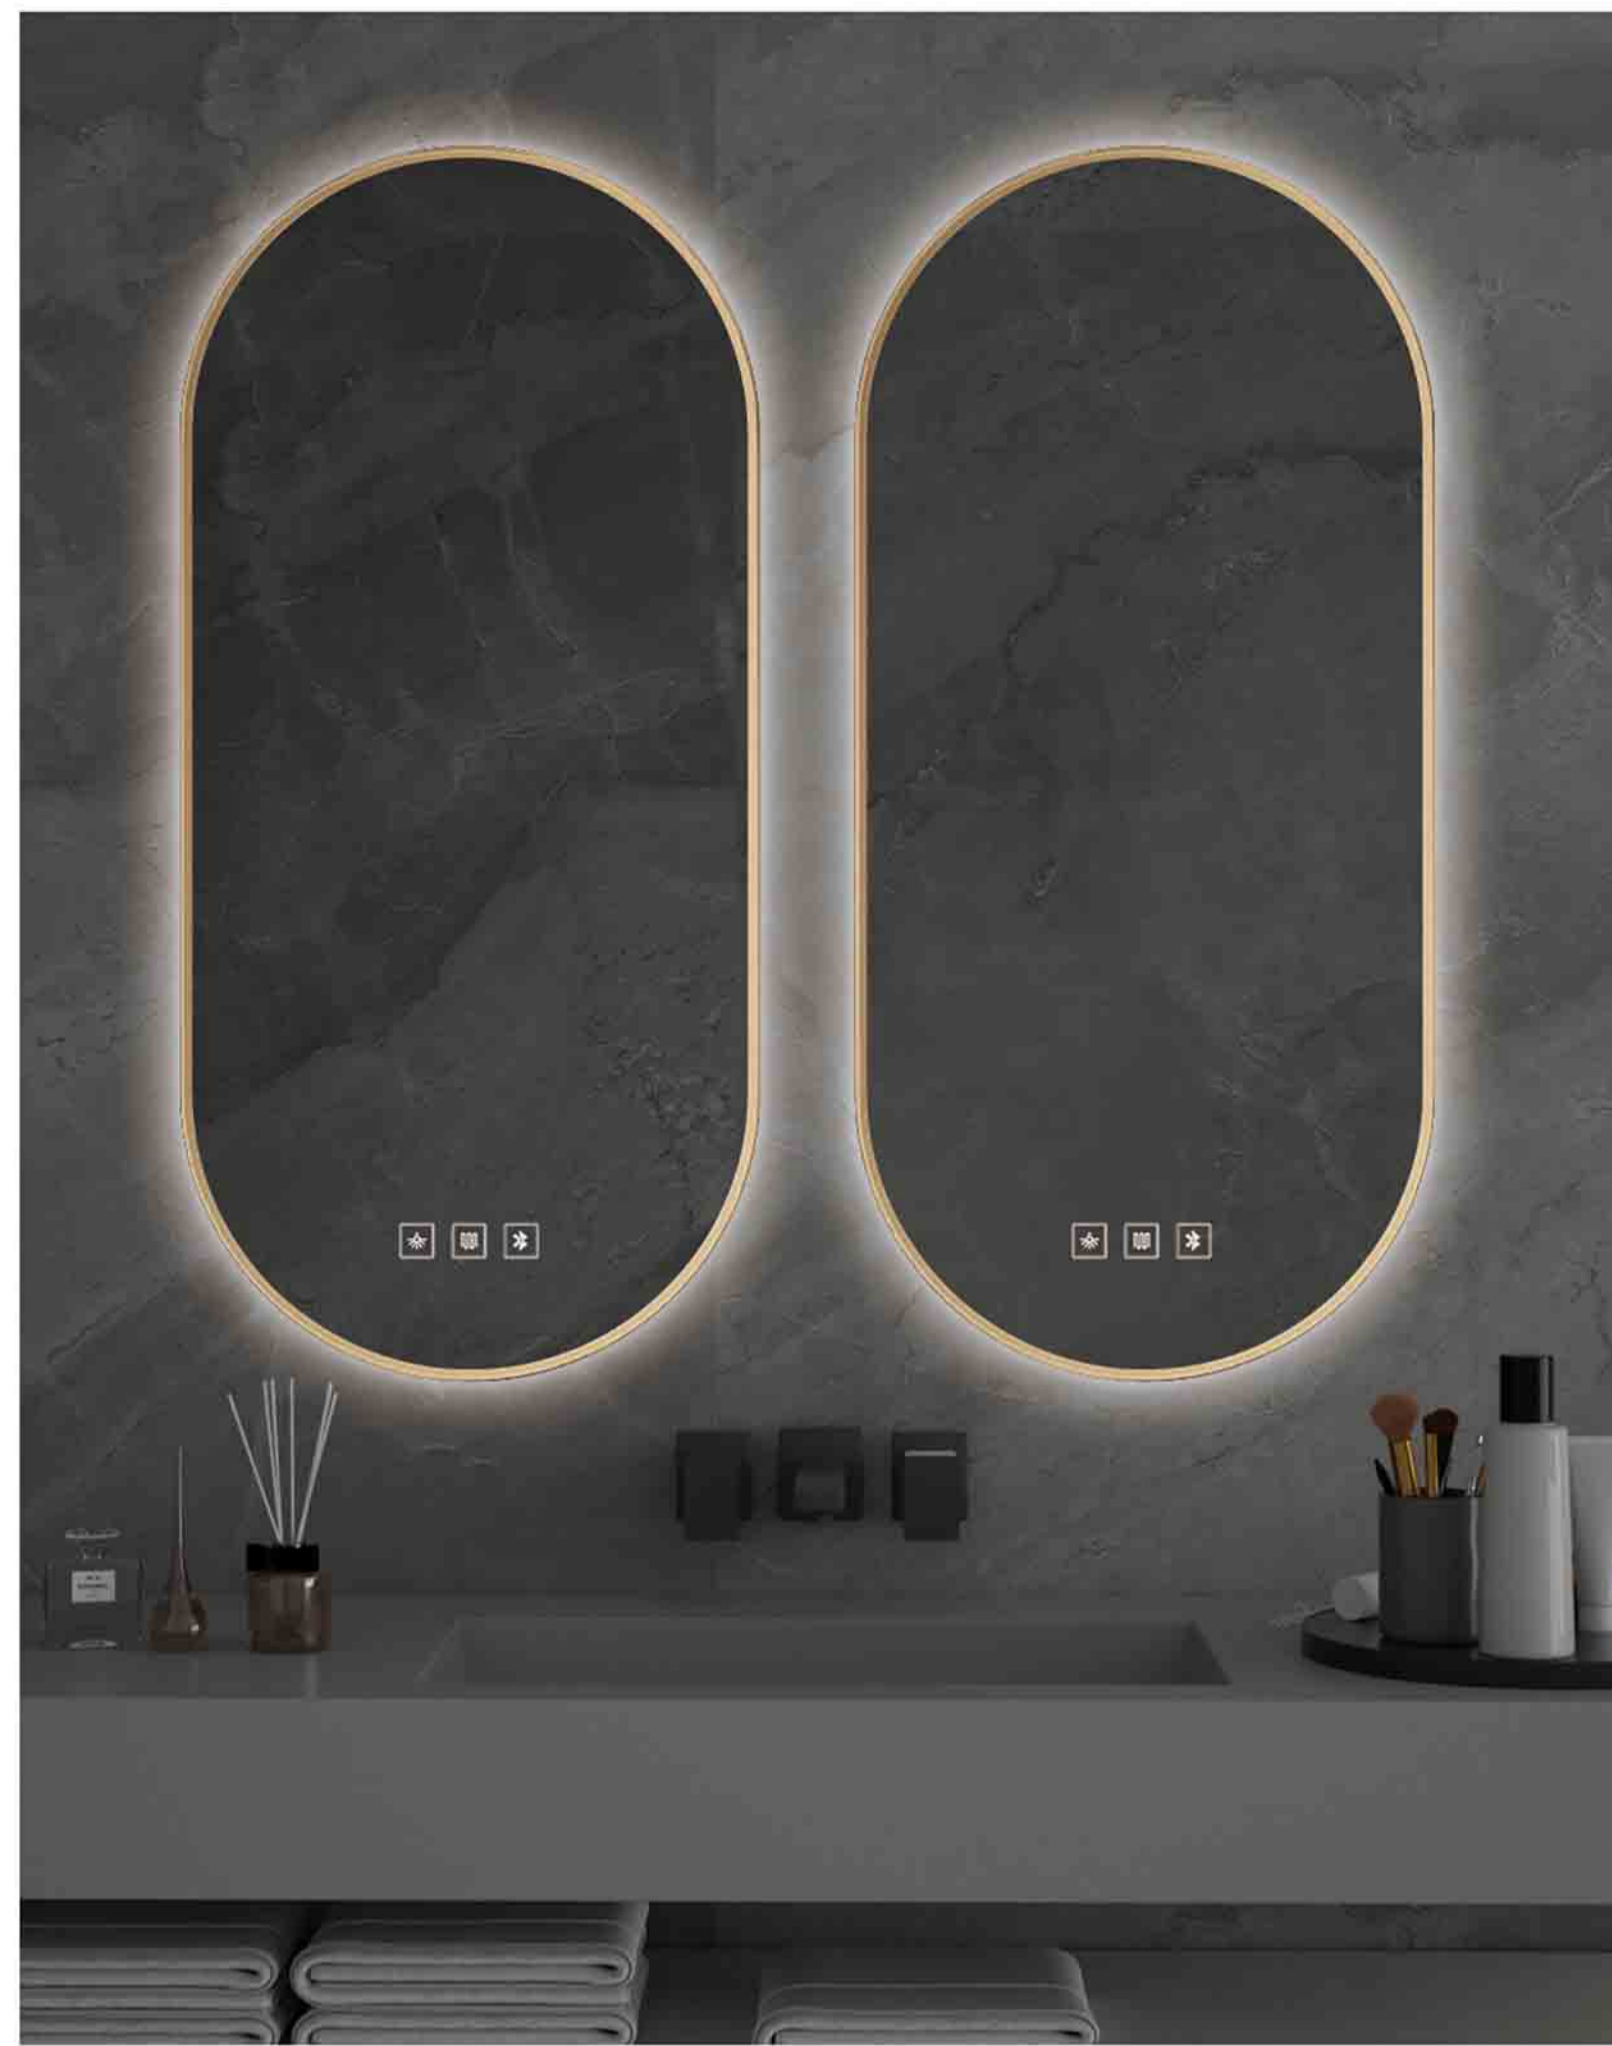

- Power & Switch
- Defogger
- Float Glass
- Closed box
- Time
- Temperature
- Volume
- Bluetooth

GM-0001

Lighting: White/Neutral/Warm
Shape: Ellipse
Material: Float Glass
Bulb Bead: Branded
Installation: Wall-mounted
Size: 50×90/60×100CM