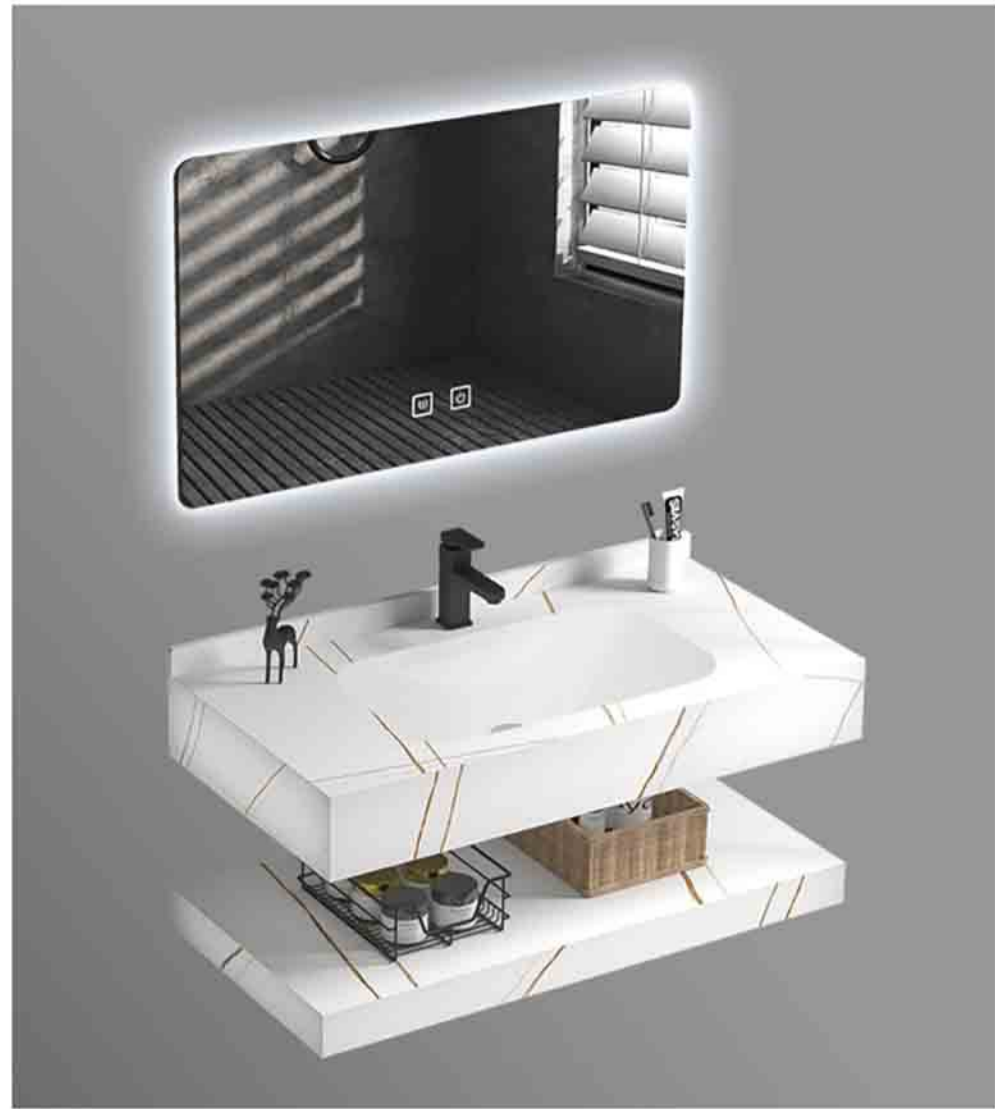

GY001 OPTION: [Icons]
SIZE:60/80/100/120/140/150CM (Customizable)